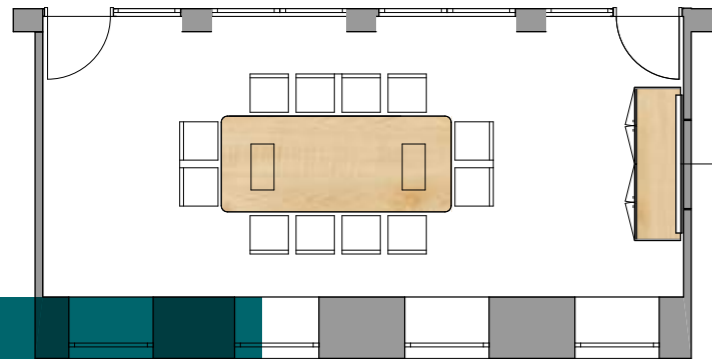

NOTICE BOARDS

Activ Board

Table 3000x1250mm  
Sideboard 2000x600mm  
12 no. chairs